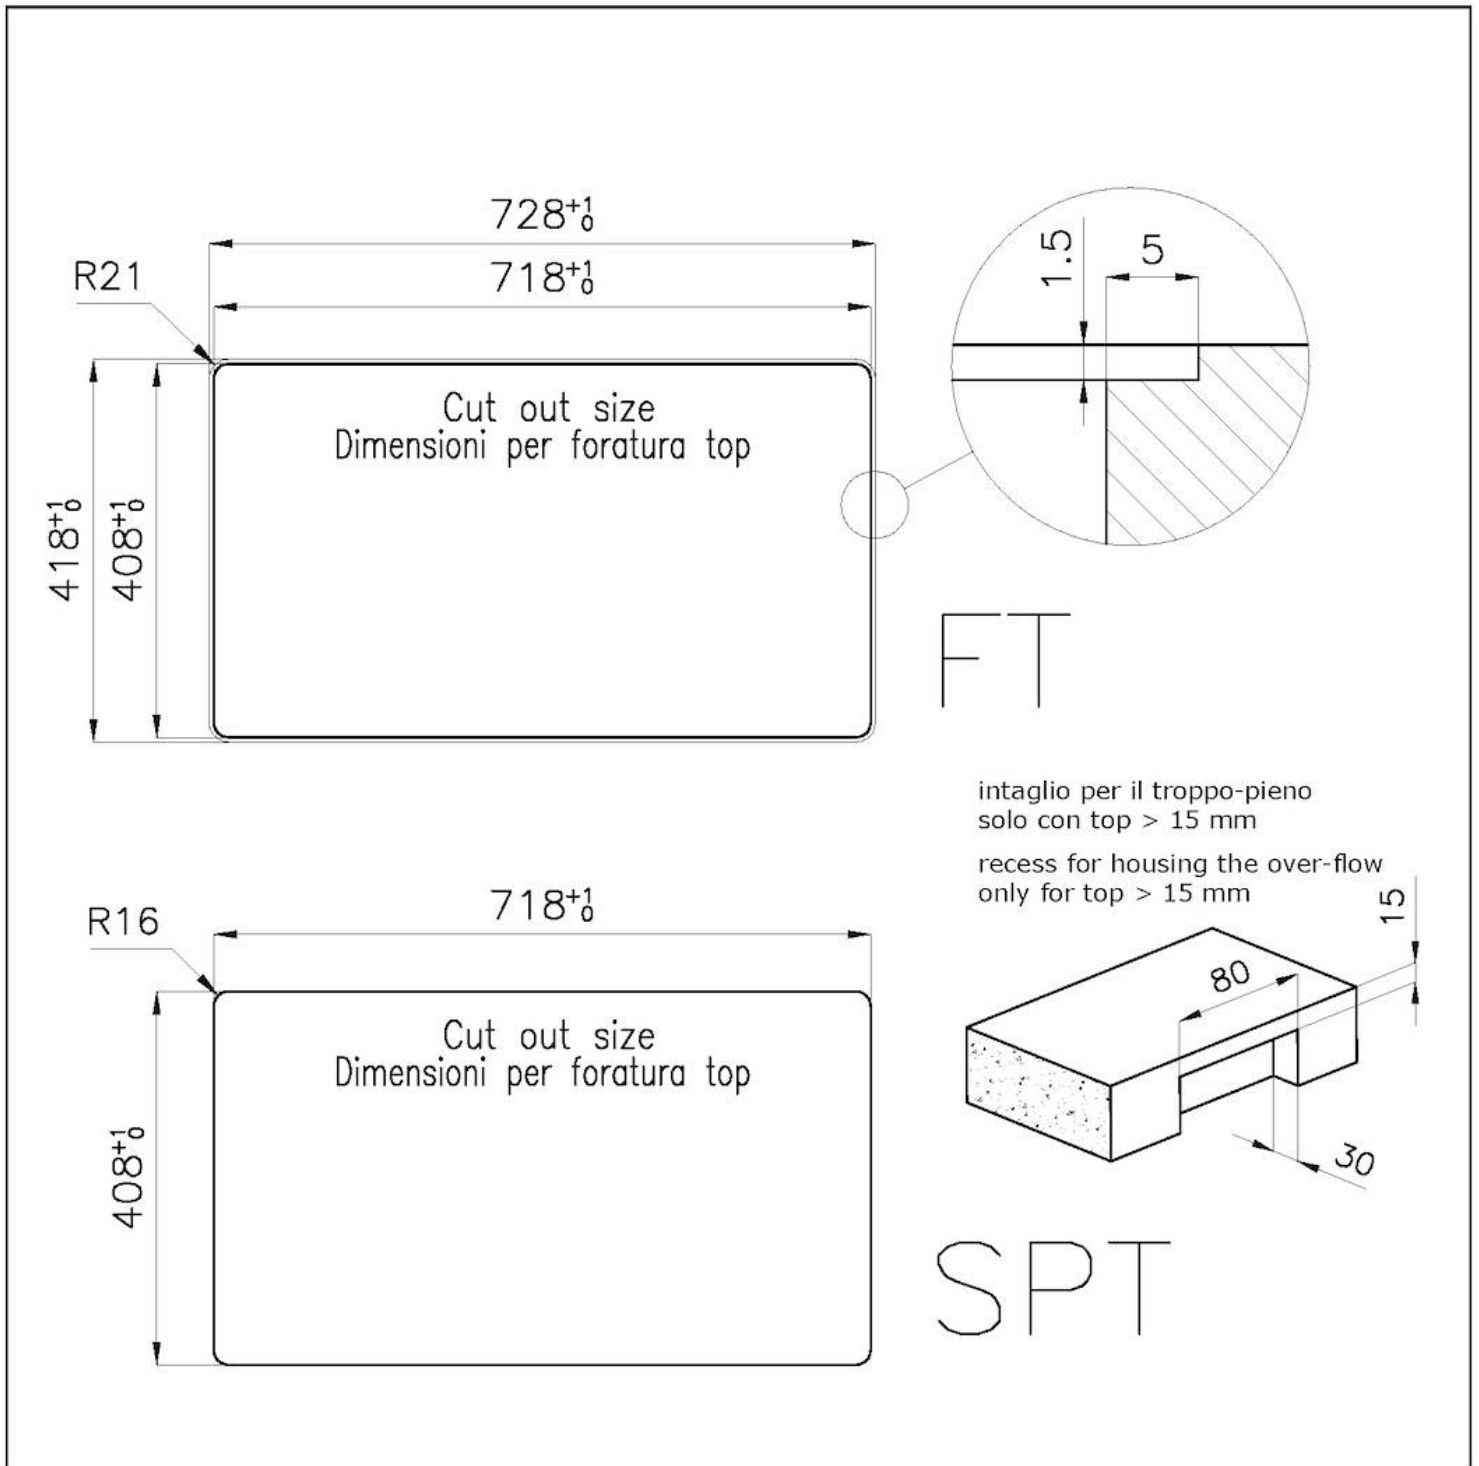

Coloring Gold

Base 80 cm

Width 72.6 cm

Dimensions 726x416 mm

Bowl dimension 710 x 400 mm

Built-in hole

[View technical data sheet](#)

Standard fittings

Small radius

Bowls with squared shapes with a modern design and an increased capacity, for a minimal aesthetics connected with an extreme practicity.

TECHNICAL DATA

*bordo sottile di soli 8mm
*Thin edge of only 8 mm