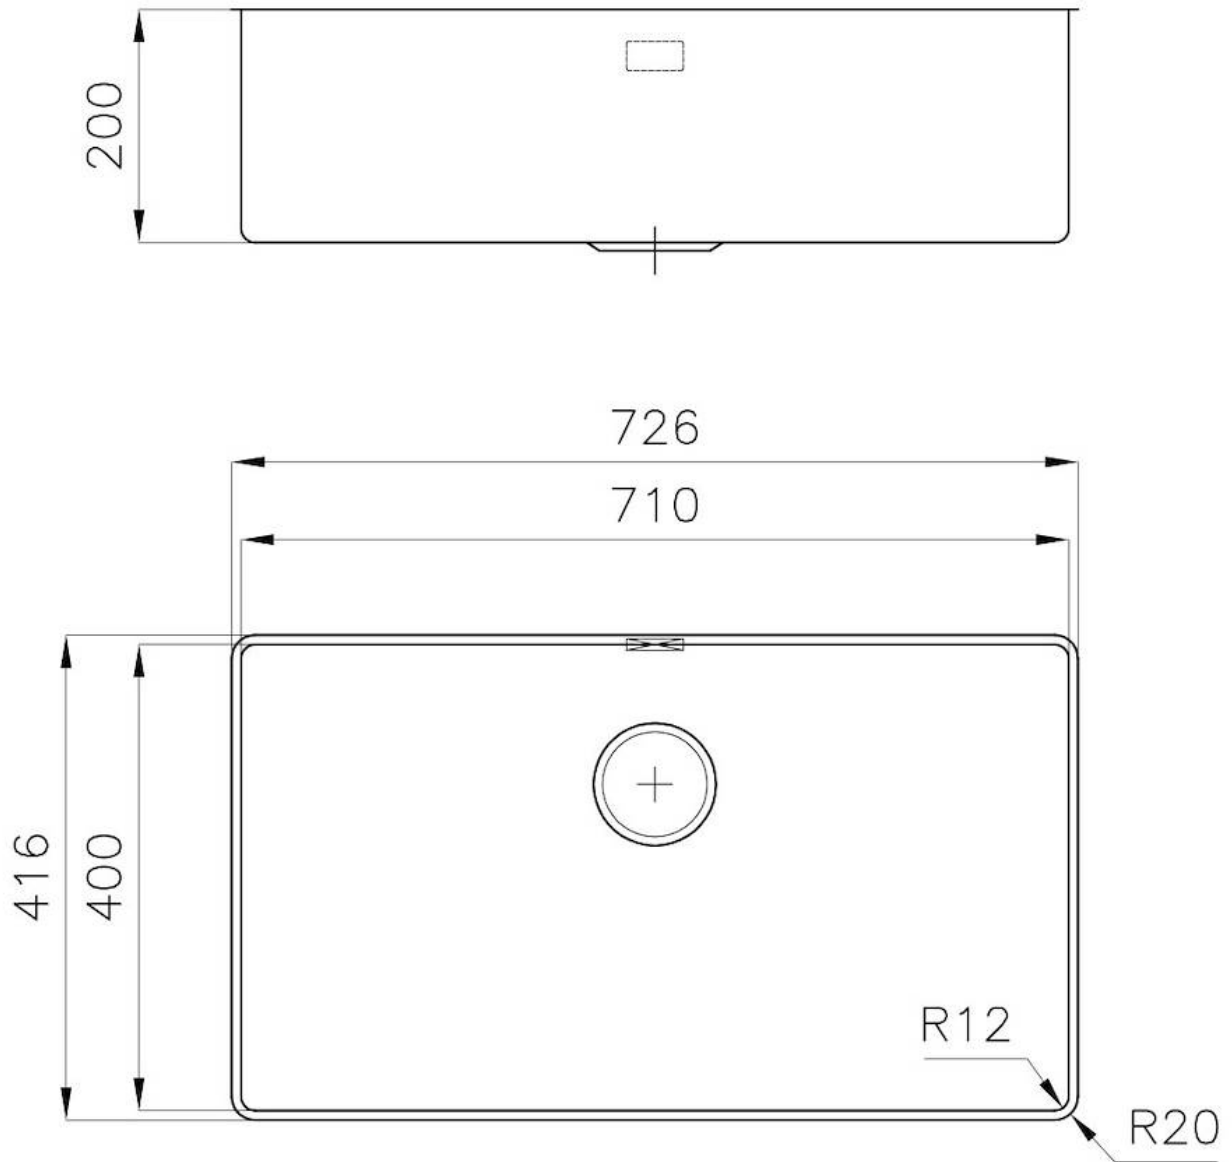

Coloring Gold

Base 80 cm

Width 72.6 cm

Dimensions 726x416 mm

Bowl dimension 710 x 400 mm

Built-in hole

[View technical data sheet](#)

Standard fittings

1 bowl

FEATURES

Basket 3,5" waste fitting

The drain is equipped with a large 3.5" drain, with the practical basket cap that prevents the discharge of solid parts.

Deep bowls

This bowls reach an important depth, over 20 cm, thanks to the advanced production technology, that can be offer great capieny and practicity in all the washing operations.

High thickness

1mm thick steel. A significant thickness, which guarantees the maximum sturdiness and durability.

Perimetral overflow

The overflow is always a security on the Foster sinks that prevents the overflow of water in case of oversights. The perimeter drain solution improves aesthetics thanks to its square and essential shape.

Small radius

Bowls with squared shapes with a modern design and an increased capacity, for a minimal aesthetics connected with an extreme practicity.

TECHNICAL DATA

*bordo sottile di soli 8mm
*Thin edge of only 8 mm